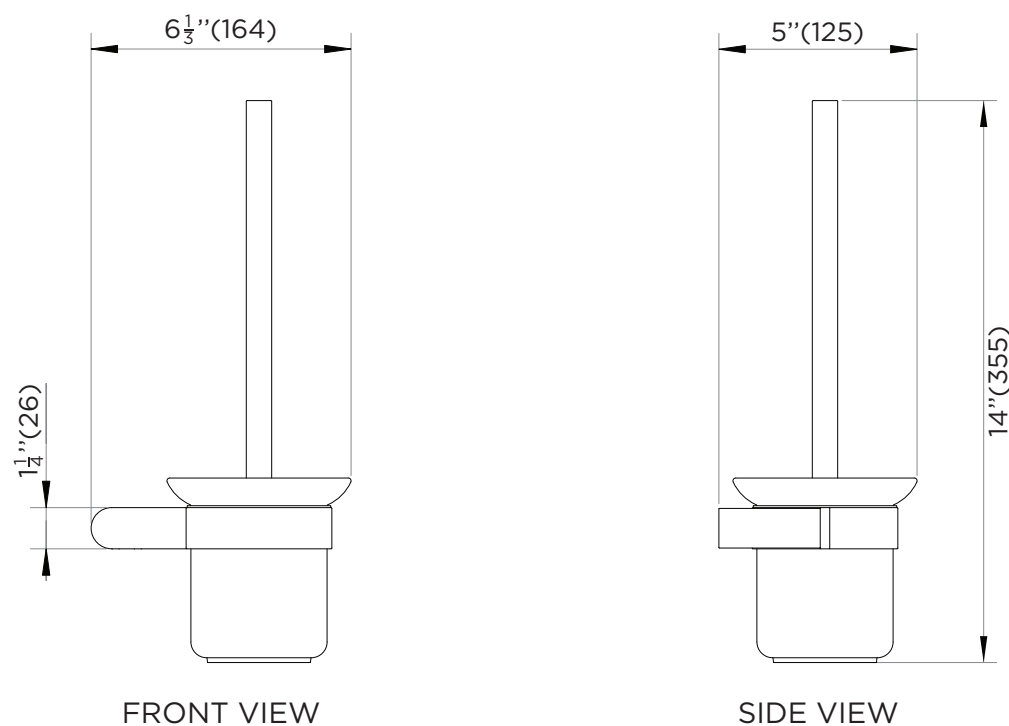

SPECIFICATIONS / TECHNICAL DATA

TOILET BRUSH SET

ATTENTION! Dimensions may vary by up to 3/8". It is highly recommended to pull all dimensions of actual model for installation and measuring purposes.

MODEL# AC1BH